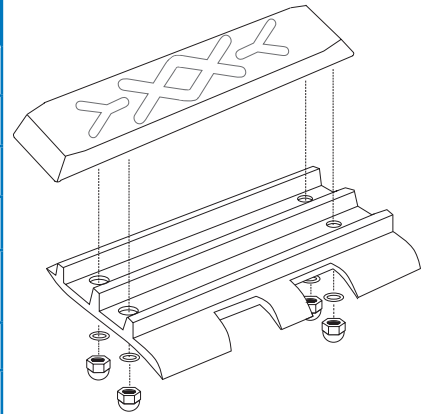

(Dome nuts and washers included)

1 BOLT ON STYLE

Enables the rubber pad to be bolted directly onto existing steel grouser plates for quick and easy installation using chrome dome nuts & washers. They help to prevent damage occurring to the pad bolt and allow for ease of replacement and extended pad use.

A heavy duty rubber compound is fully molded around a 4mm solid steel core plate adding strength and reducing pad flex and delamination for improved pad performance and extended operating life.

4 TREAD PATTERNS DESIGNED FOR IMPROVED TRACTION

TECHNICAL SPECIFICATIONS	
Pad Width	250mm to 800mm
Style	Bolt On
Nut Type	Dome
Core Bar	4mm steel
Rubber Compound	Heavy duty, natural & synthetic fibre virgin rubber
Pad Life	3 to 5yrs*
Warranty	12mths